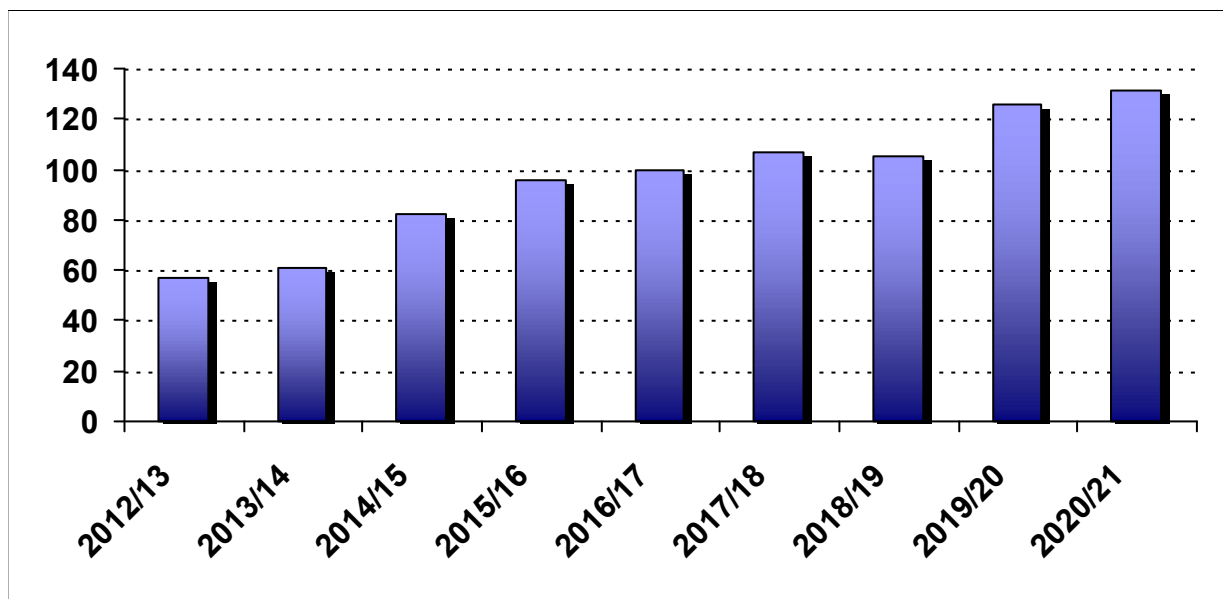

VFMC annual membership

28-Jun-21

2020 / 2021 Membership - 127 (70 Single _63 Family)
2019 / 2020 Membership - 121 (68 Single 53 Family)
2018 / 2019 Membership - 105 (58 single & 47 family)
2017 / 2018 membership - 107 (63 single & 44 family)
2016 / 2017 membership - 100 (62 single & 38 family)
2015 / 2016 Membership - 96 (63 Single & 33 family)
2014 / 2015 Membership - 82 (53 single & 29 Family)
2013 / 2014 Membership - 66 (42 Single & 24 Family)
2012 / 2013 Membership - 57
2011 / 2012 Membership - 45

Life Members (not included in the above figures) - 4

Total active membership: 127 (current) + 4 (life) = 131

current membership includes members who have renewed their fees for 2021/22 and members whose membership expires in March 2021 and are still to renew.